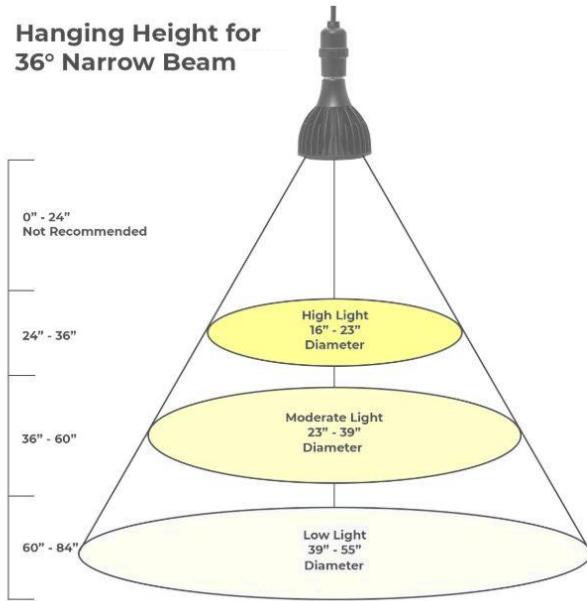

Hanging Height for 36° Narrow Beam

Hanging Heights for 36° Narrow Beam

With a hanging height of 24" - 84" above your plants, the Narrow Beam Vita is perfect for herbs, and small to medium sized houseplants. Great for hanging heights over 3ft from your plants (e.g. recessed can lighting, pendant style lighting applications)

Hanging Heights for 60° Wide Beam

With a hanging height of 12" - 48" above your plants, the Wide Beam Vita is perfect for herbs, and small to medium sized houseplants. Great for hanging heights under 3ft from your plants (e.g. lamp fixtures, desktop lighting applications)