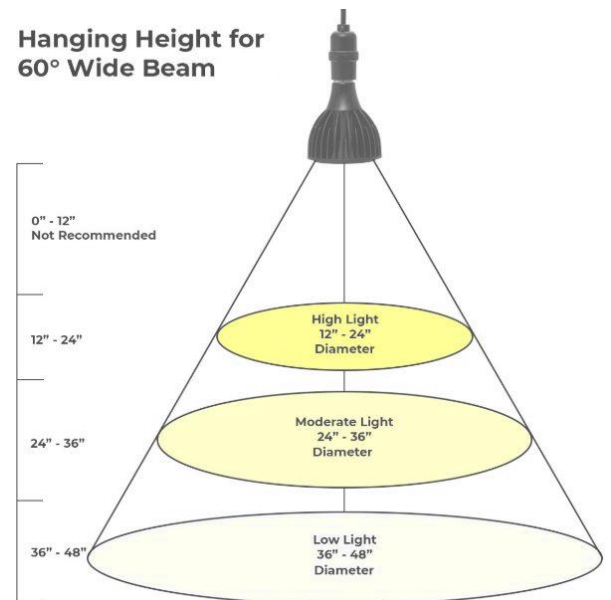

Hanging Height for 60° Wide Beam